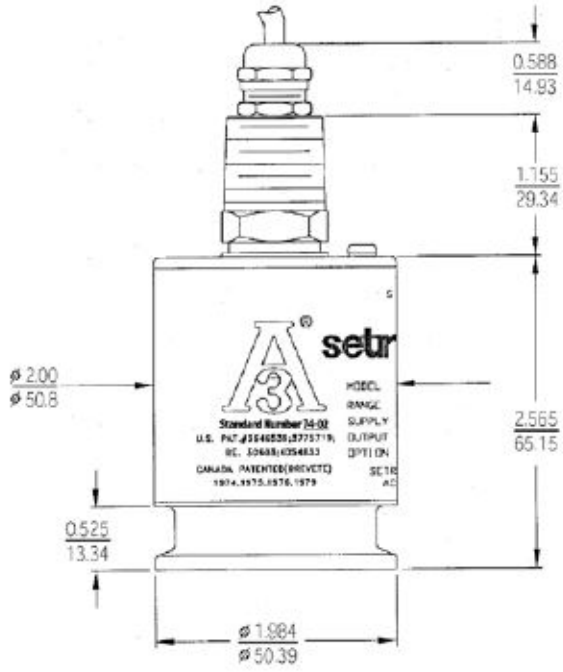

1 1/2" Tri-Clover Sanitary Fitting
Diaphragm Material: 316SS

2" Tri-Clover Sanitary Fitting
Diaphragm Material: 316LSS