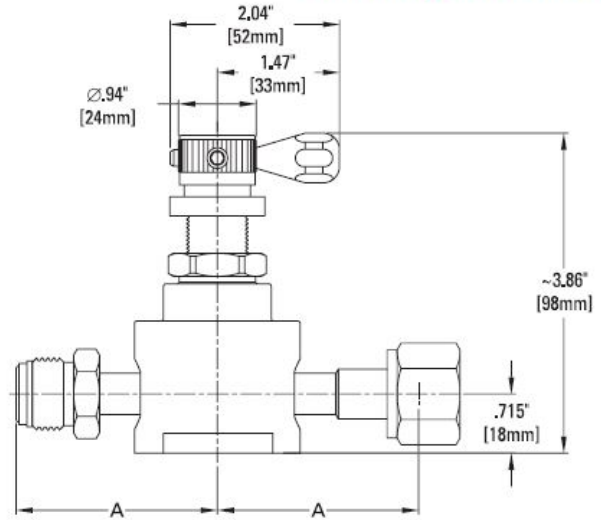

AP 3113 & 3130 Pneumatic NC valve

AP 3125 Manual 1/4 turn lever valve

AP 3100 – Multi-turn knob valve AP 3102 – Multi-turn knob valve AP 3150 – 1/4 turn indicating knob valve AP 3157 – 1/4 turn, pull/twist LOTO

CONNECTION	A	
	inch	mm
FV4, MV4	2.000±.020	50.8
FV8, MV8	2.425±.020	61.6
TW4, TW6	1.375±.020	34.9
TW8	1.790±.020	45.5
FV12, MV12	3.500±.030	88.9
TW12	3.250±.030	82.6