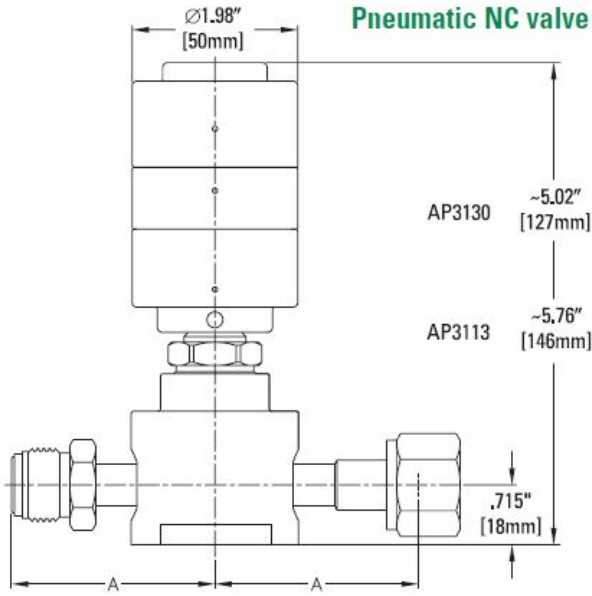

AP 3113 & 3130 Pneumatic NC valve

AP 3125 Manual 1/4 turn lever valve

AP 3100 – Multi-turn knob valve AP 3102 – Multi-turn knob valve AP 3150 – 1/4 turn indicating knob valve AP 3157 – 1/4 turn, pull/twist LOTO

CONNECTION	A	
	inch	mm
FV4, MV4	2.000±.020	50.8
FV8, MV8	2.425±.020	61.6
TW4, TW6	1.375±.020	34.9
TW8	1.790±.020	45.5
FV12, MV12	3.500±.030	88.9
TW12	3.250±.030	82.6