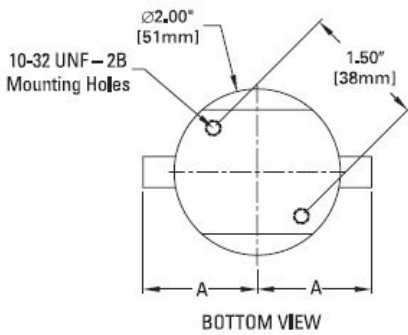

AP 3113 & 3130 Pneumatic NC valve

AP 3125 Manual 1/4 turn lever valve

AP 3100 – Multi-turn knob valve AP 3102 – Multi-turn knob valve AP 3150 – 1/4 turn indicating knob valve AP 3157 – 1/4 turn, pull/twist LOTO

CONNECTION	A	
	inch	mm
FV4, MV4	2.000±.020	50.8
FV8, MV8	2.425±.020	61.6
TW4, TW6	1.375±.020	34.9
TW8	1.790±.020	45.5
FV12, MV12	3.500±.030	88.9
TW12	3.250±.030	82.6