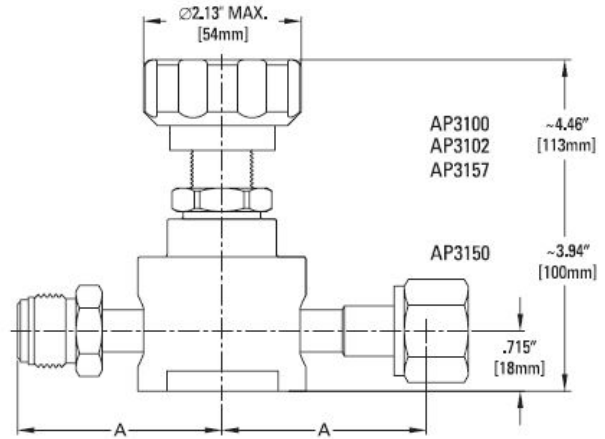

AP 3113 & 3130 Pneumatic NC valve

AP 3125 Manual 1/4 turn lever valve

AP 3100 – Multi-turn knob valve AP 3102 – Multi-turn knob valve AP 3150 – 1/4 turn indicating knob valve AP 3157 – 1/4 turn, pull/twist LOTO

CONNECTION	A	
	inch	mm
FV4, MV4	2.000±.020	50.8
FV8, MV8	2.425±.020	61.6
TW4, TW6	1.375±.020	34.9
TW8	1.790±.020	45.5
FV12, MV12	3.500±.030	88.9
TW12	3.250±.030	82.6