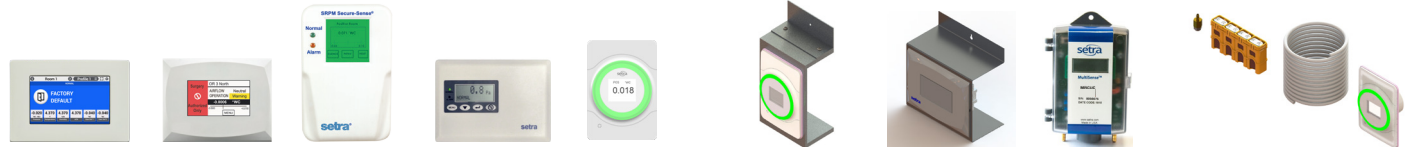

## With Setra's products, there's a solution for every application

	PERMANENT INSTALL					QUICK MOUNT INSTALL			PORTABLE UNIT
	FLEX	SRCM	SRPM	SRIM	LITE	Quick Mount Lite (229989)	Quick Mount SRIM, SRCM	MRCUA	Portable Lite (229990)
<b>RECOMMENDED USE CASE</b>									
Existing Isolation Room Already set up for isolation, needs permanent monitoring	✓	✓	✓	✓	✓				
Patient Room Conversion Converting to isolation, will need permanent monitoring	✓	✓	✓	✓	✓				
Mobile Field Hospitals						✓	✓	✓	✓
Spot Check Differential Pressure Pressure reading taken at Isolation site								✓	✓
<b>PRODUCT FEATURES</b>									
Alarming function-Audible	✓	✓	✓	✓			✓		
Alarming function-Visual	✓	✓	✓	✓	✓	✓	✓		✓
Temporary mounting options						✓	✓	✓	
Temporary Power options (e.g. AC Adapter, battery pack)						✓	✓		✓
Measure other parameters (e.g. Temperature, Humidity, CO2, etc.)	✓	✓							
Connectivity	BACnet/IP BACnet MS/TP Analog Output	BACnet MS/TP Analog Output	BACnet MS/TP Analog Output	Analog Output	Analog Output				